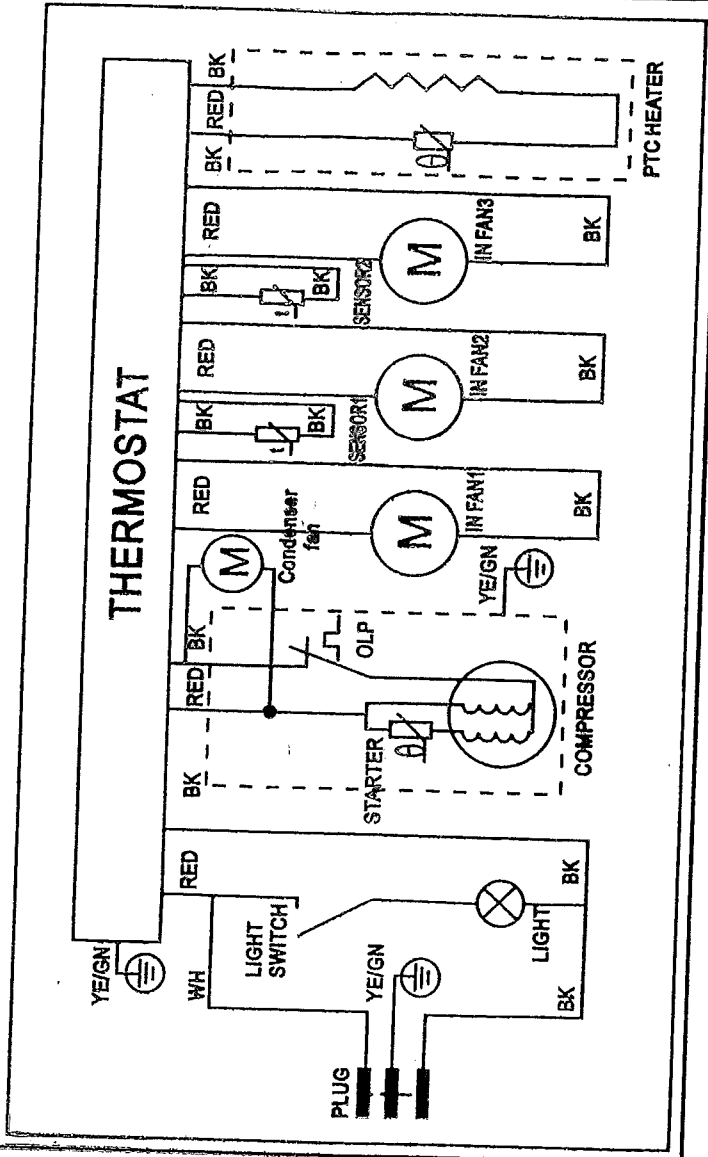

Built-in Version

VINSKÅP / VINSKÅP
MODEL:GEA45TSS

IG46BSS 081210070

SPECIFICATIONS

SERIAL No.:	
CLIMATE CATEGORY	N
REFRIGERANT	R134a
AMOUNT	50g
RATED VOLTAGE	220-240V
RATED FREQUENCY	50Hz
RATED CURRENT	1.1A
POWER INPUT	160W
POWER LAMP	15W
NET WEIGHT	50kg