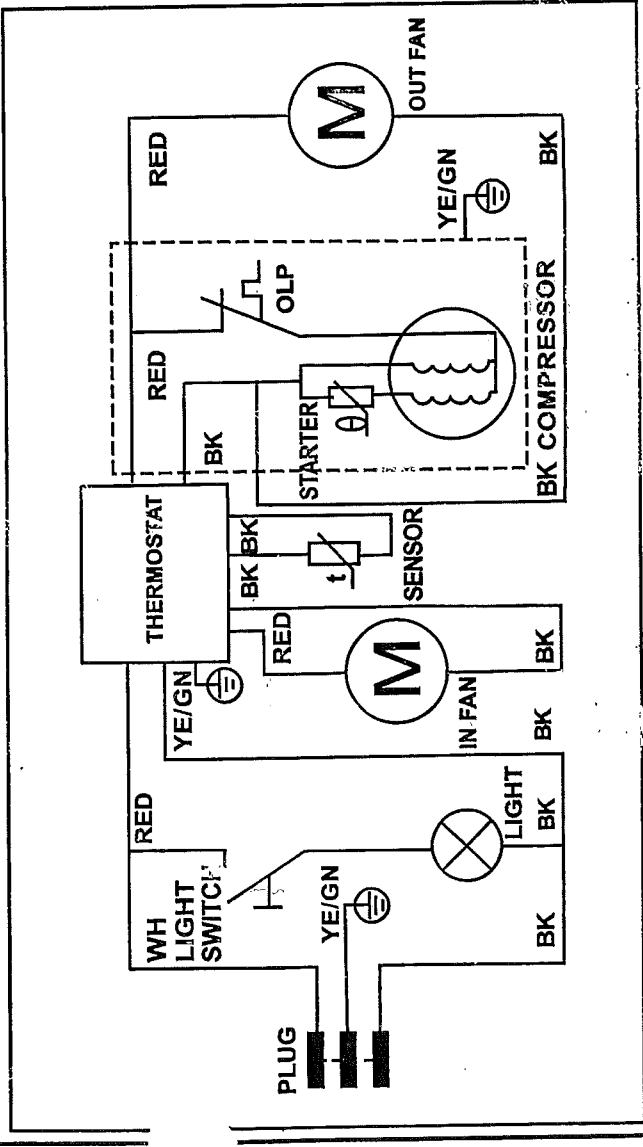

WINE COOLER

MODEL: JG45ASS

JG45AS/S 080315008

SPECIFICATIONS	
SERIAL NO.:	
CLIMATE CATEGORY	N
REFRIGERANT	R134a
AMOUNT	50g
RATED VOLTAGE	220-240V
RATED FREQUENCY	50HZ
RATED CURRENT	1.1A
POWER INPUT	160W
POWER LAMP	15W
NET WEIGHT	44Kg

Built-in Version

VINSKÅP / VINSKÅP
MODEL:GEA45TSS

IG46BSS 081210070

SPECIFICATIONS

SERIAL No.:	
CLIMATE CATEGORY	N
REFRIGERANT	R134a
AMOUNT	50g
RATED VOLTAGE	220-240V
RATED FREQUENCY	50Hz
RATED CURRENT	1.1A
POWER INPUT	160W
POWER LAMP	15W
NET WEIGHT	50kg